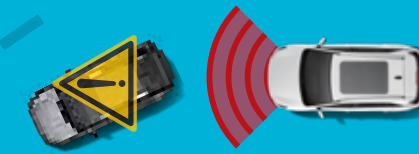

ACC Adaptive Cruise Control

- Intelligent assisted driving, automatically follow and stop