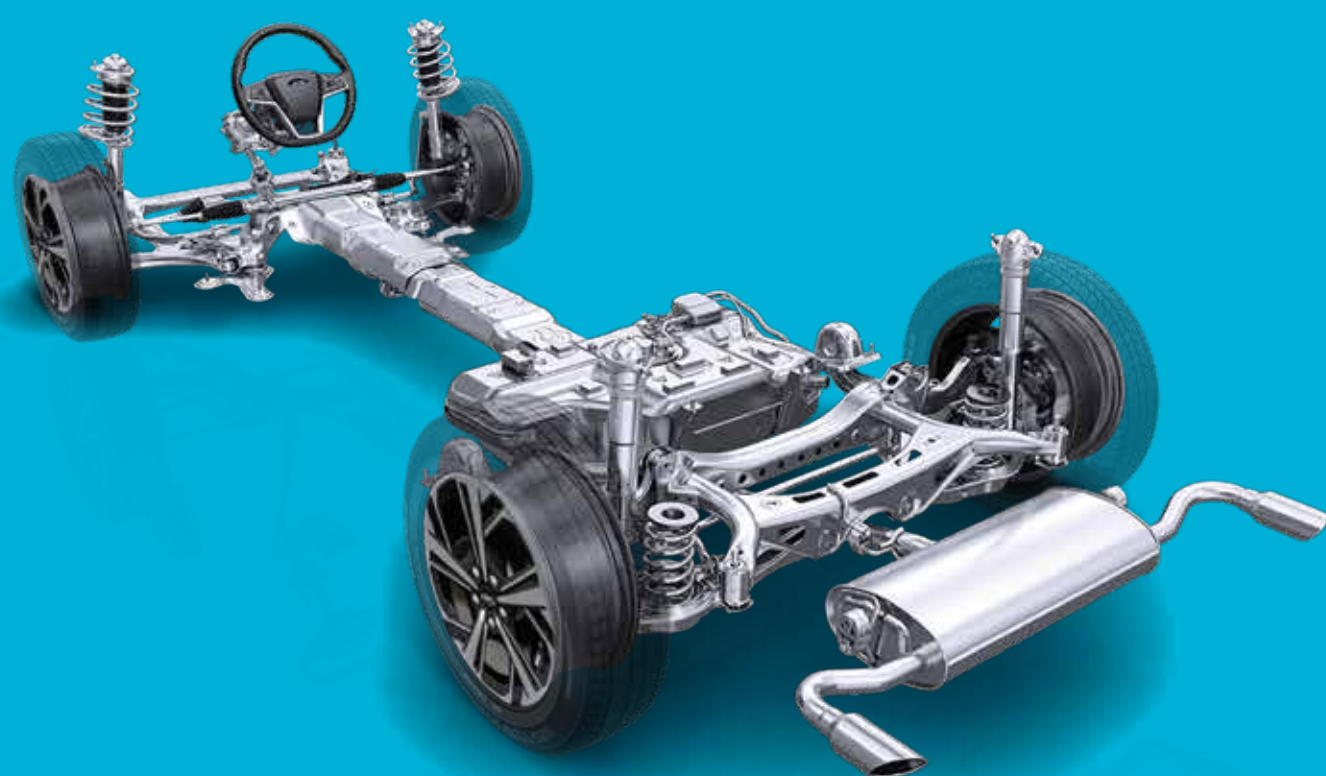

Flexible Iteration

Offers highly adaptable configurations for wheelbase, width, and height, providing users with greater customization options while reducing both purchase and maintenance costs.