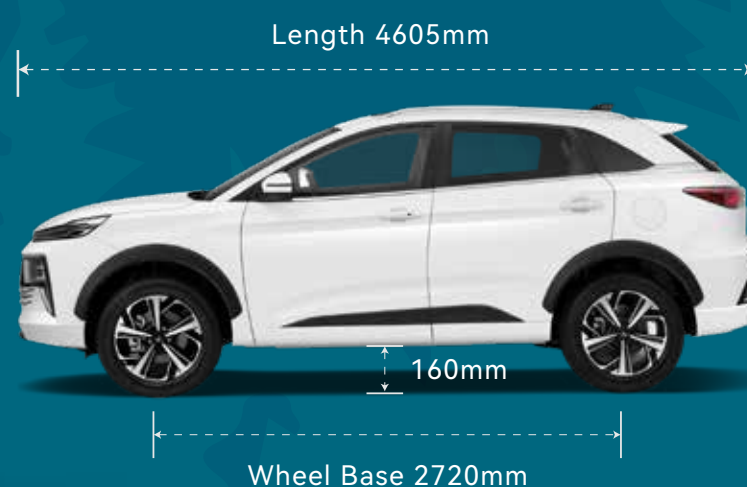

New Exterior Design

Inspired Front Face

Seamless Light Strip

Fluid Curved Silhouette

MIS (Modular Intelligence Structure)

Superior Performance

Built with a low center of gravity and enhanced powertrain, precision control, advanced chassis architecture, optimized suspension, and dynamic tuning to deliver outstanding driving performance.