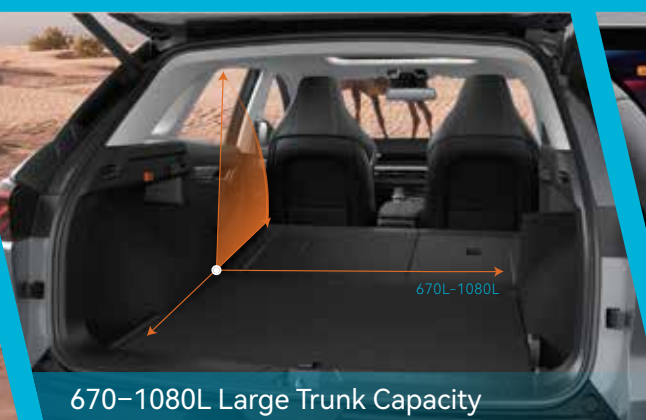

Steering Wheel with 4-Way Adjustment and Variable Steering Effort

Electronic Shift Knob

Physical AC Controls

Rear Flat Floor

Panoramic Sunroof

Sport-Style Leather Seats

Electric Parking Brake with AUTOHOLD

24.6-inch Dual-Panel Display

Enjoy a Technological Life

Hands-Free Power Tailgate

670-1080L Large Trunk Capacity

Wireless Smartphone Charging + Wireless Apple CarPlay & Android Auto

Wireless Charging

Central Armrest Box with A/C Vent

Handbag Shelf